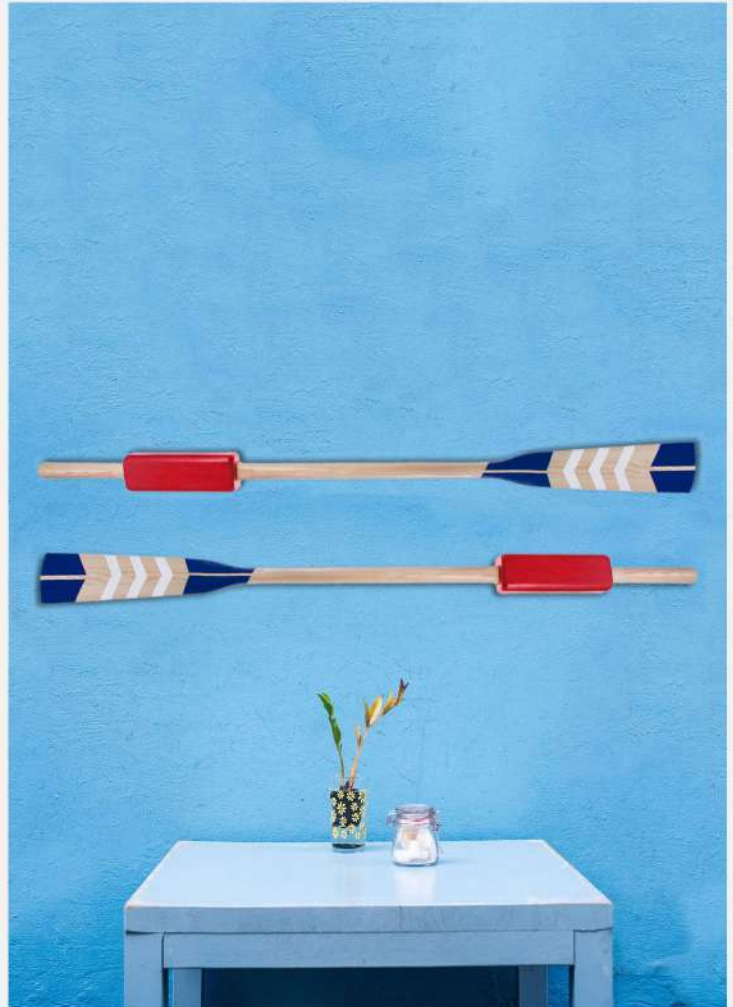

Painted Paddle Beavertail
WZ1

Painted Paddle Beavertail
WZ3

Painted Oar
With Counterweight
WZ1

Painted Oar
With Counterweight
WZ2

Painted Oar
With Counterweight
WZ3

Painted Oar
WZ1

Painted Oar
WZ2

Hangers
3 or 4 hooks