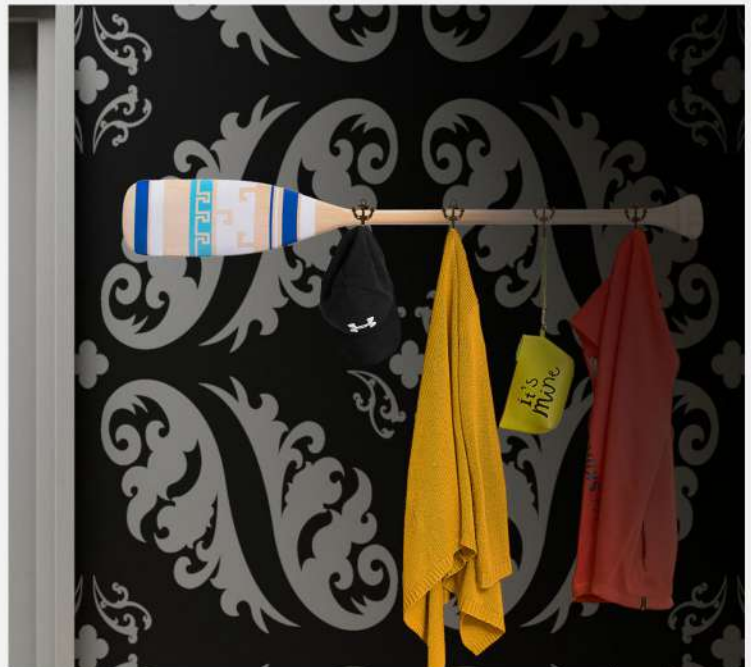

Hangers
3 or 4 hooks