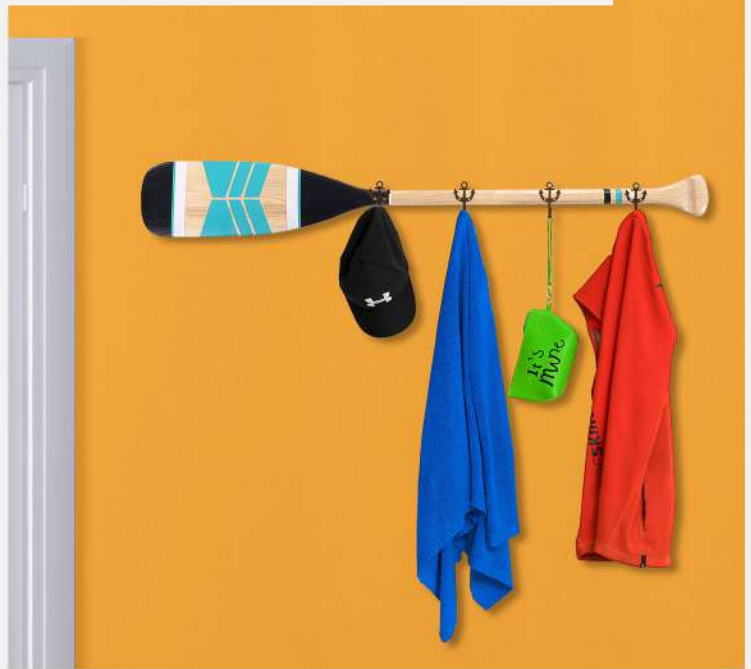

Hangers
3 or 4 hooks