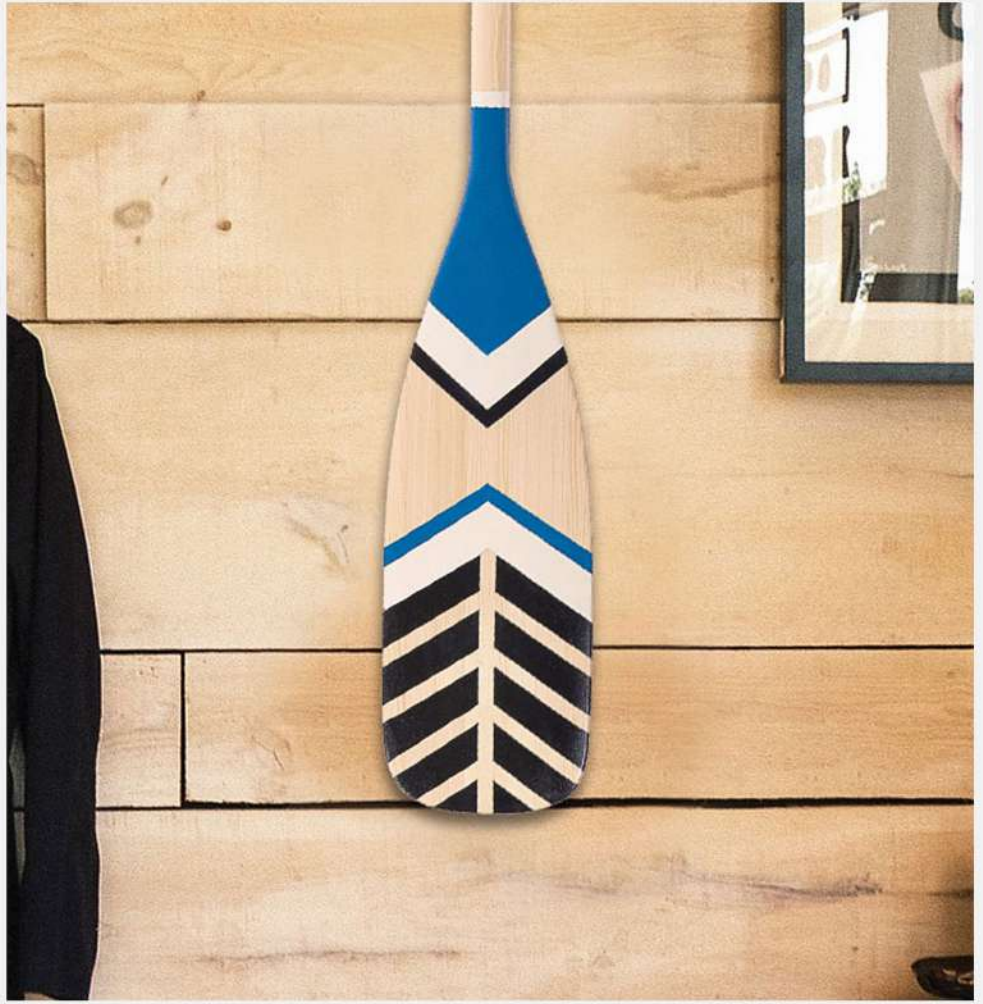

Painted Paddle
WZ5