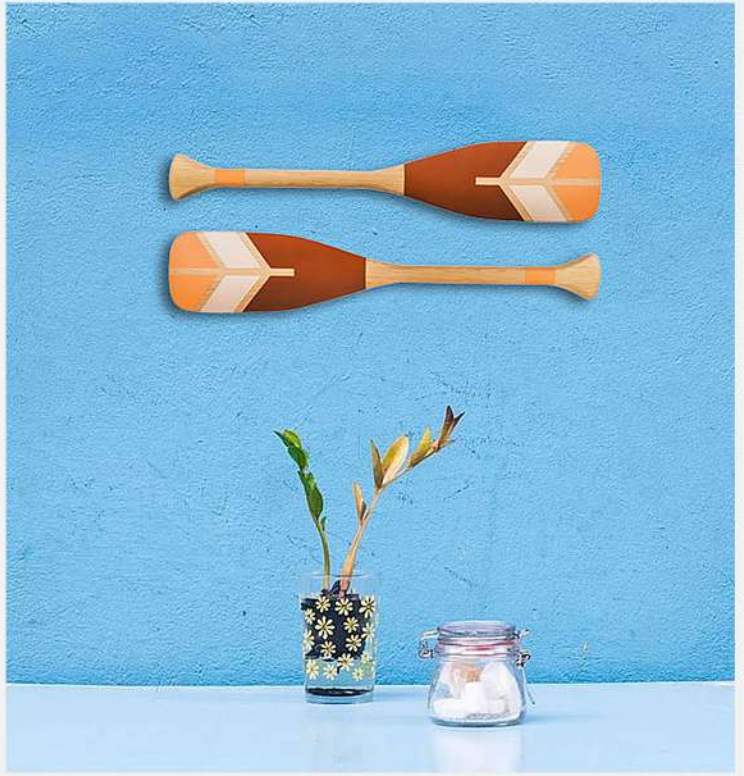

*A great gift idea for a fan of
water sports*

Dimensions of individual products

Painted paddles

120 cm.....2-9

Mini painted paddles

110 cm.....10-12

Painted gadget paddles

60 m.....13-16

Painted Paddle
WZ4

Painted Paddle
WZ5

Painted Paddle
WZ7

Painted Mini Paddle
WZ1

Painted Mini Paddle
WZ3

Painted Gadget Paddle
WZ1

Painted Gadget Paddle
WZ2

Painted Gadget Paddle
WZ4

Painted Paddle Beavertail
WZ1

Painted Paddle Beavertail
WZ3

Painted Oar
With Counterweight
WZ1

Painted Oar
With Counterweight
WZ2

Painted Oar
With Counterweight
WZ3

Painted Oar
WZ1

Painted Oar
WZ2

Hangers
3 or 4 hooks