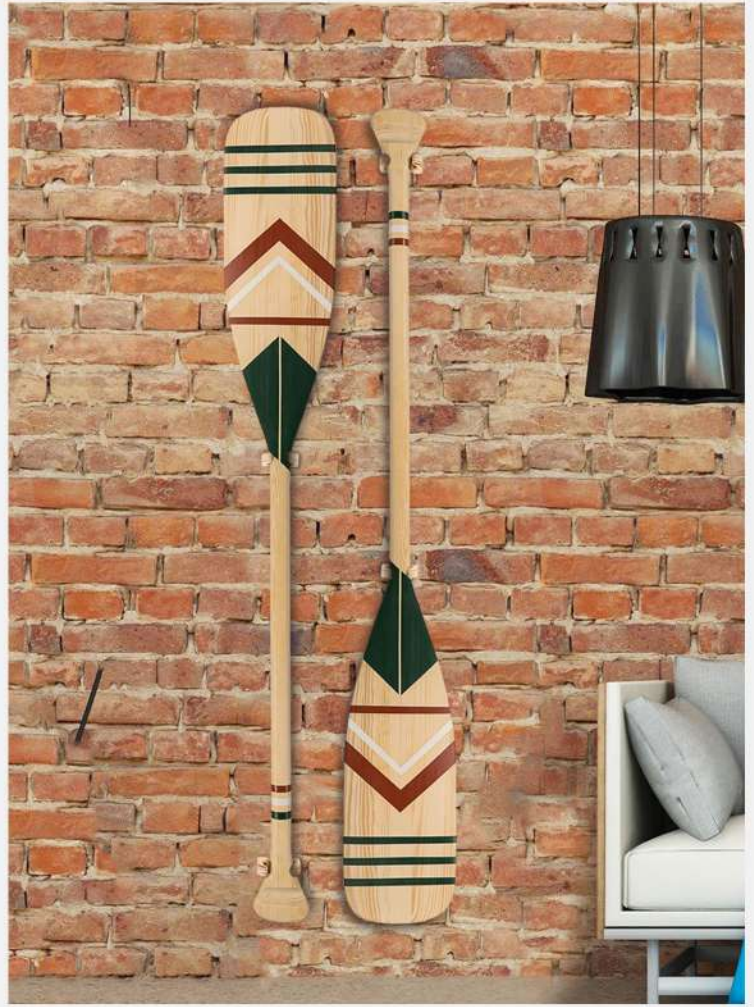

*A great gift idea for a fan of
water sports*

Dimensions of individual products

Painted paddles

120 cm.....2-9

Mini painted paddles

110 cm.....10-12

Painted gadget paddles

60 m.....13-16

Wood Burned Paddle

110cm.....28-34

Vintage Paddles

110cm.....35-40

Special Paddle

110cm.....41

Painted Paddle
WZ1

Painted Paddle
WZ3

Painted Paddle
WZ4

Painted Paddle
WZ5

Painted Paddle
WZ7

Painted Mini Paddle
WZ1

Painted Mini Paddle
WZ3

Painted Gadget Paddle
WZ1

Painted Gadget Paddle
WZ2

Painted Gadget Paddle
WZ4