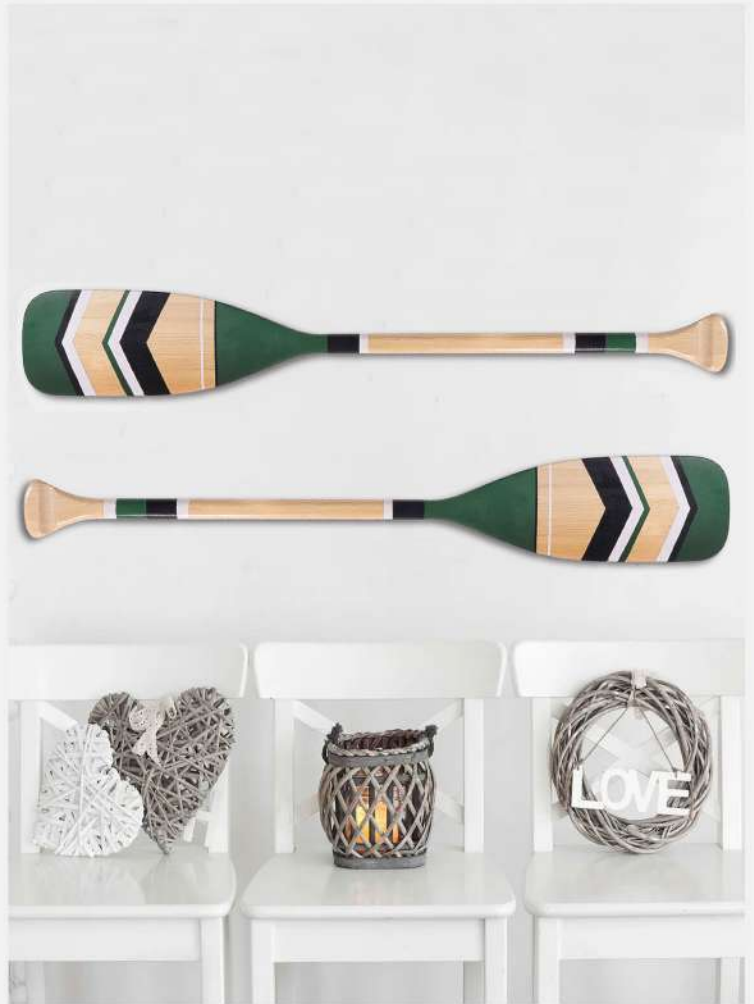

*A great gift idea for a fan of
water sports*

Dimensions of individual products

Painted paddles

120 cm.....2-9

Mini painted paddles

110 cm.....10-12

Painted gadget paddles

60 m.....13-16

Painted Paddle
WZ4

Painted Paddle
WZ5

Painted Paddle
WZ7

Painted Mini Paddle
WZ1

Painted Mini Paddle
WZ3

Painted Gadget Paddle
WZ1

Painted Gadget Paddle
WZ2

Painted Gadget Paddle
WZ4

Painted Paddle Beavertail
WZ1

Painted Paddle Beavertail
WZ3

Painted Oar
With Counterweight
WZ1

Painted Oar
With Counterweight
WZ2

Painted Oar
With Counterweight
WZ3

Painted Oar
WZ1

Painted Oar
WZ2

Hangers
3 or 4 hooks