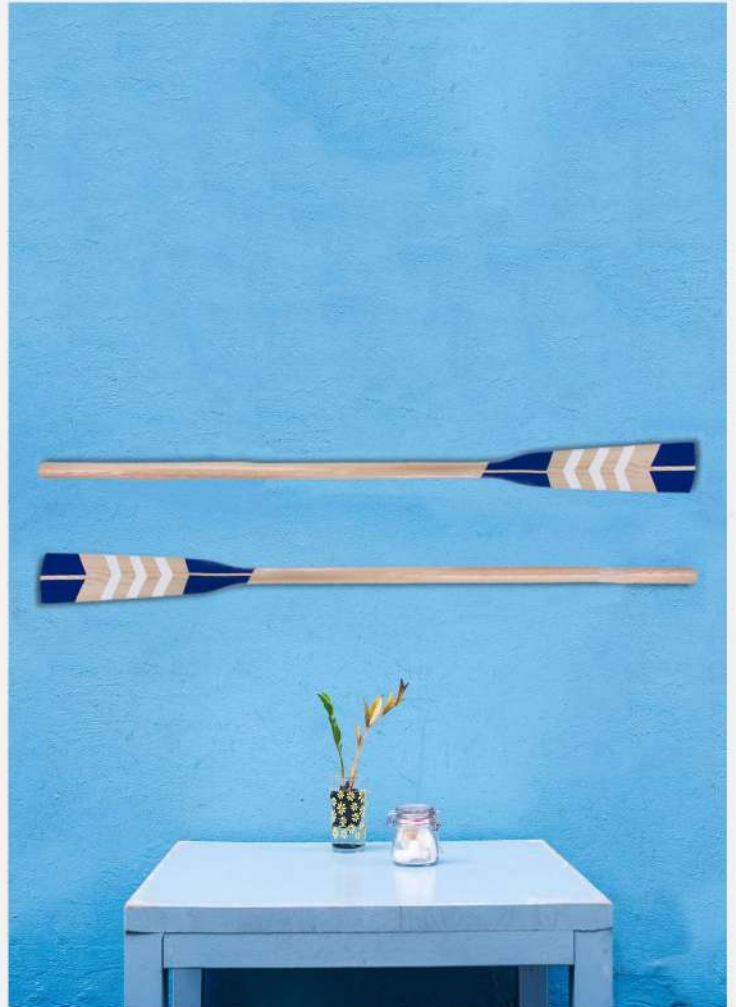

Painted Paddle Beavertail
WZ1

Painted Paddle Beavertail
WZ3

Painted Oar
With Counterweight
WZ1

Painted Oar
With Counterweight
WZ2

Painted Oar
With Counterweight
WZ3

Painted Oar
WZ1

Painted Oar
WZ2

Hangers
3 or 4 hooks